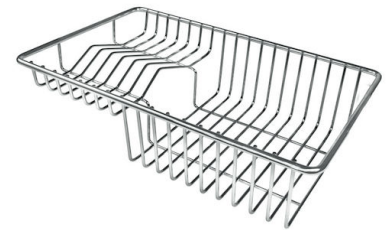

Small radius Bowls with squared shapes with a modern design and an increased capacity, for a minimal aesthetics connected with an extreme practicality.

TECHNICAL DATA

OPTIONAL ACCESSORIES

Chopping Board
8631 300

Grating kit complete with ring support and food collection tray
8159 101
* only in combination with the accessory
8644 101

HPDE Chopping board
8657 001

HPDE Chopping board GREY
8657 002

Iroko-wood sliding chopping board with stainless steel colander
8644 044

Stainless Steel dishes holder
8100 303
* only in combination with the accessory
8644 101

Stainless steel perforated pan
8151 000
* only in combination with the accessory
8644 101

Twin Chopping Board
8644 101