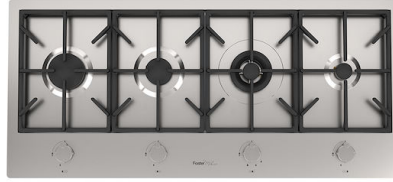

Waste disposer throat PVD Gold
8669 049

White bowl
8153 100

RECOMMENDED PAIRINGS

Faucet Ponza
8497 025

Milano Cooktop 4 burners inLine
7640 900